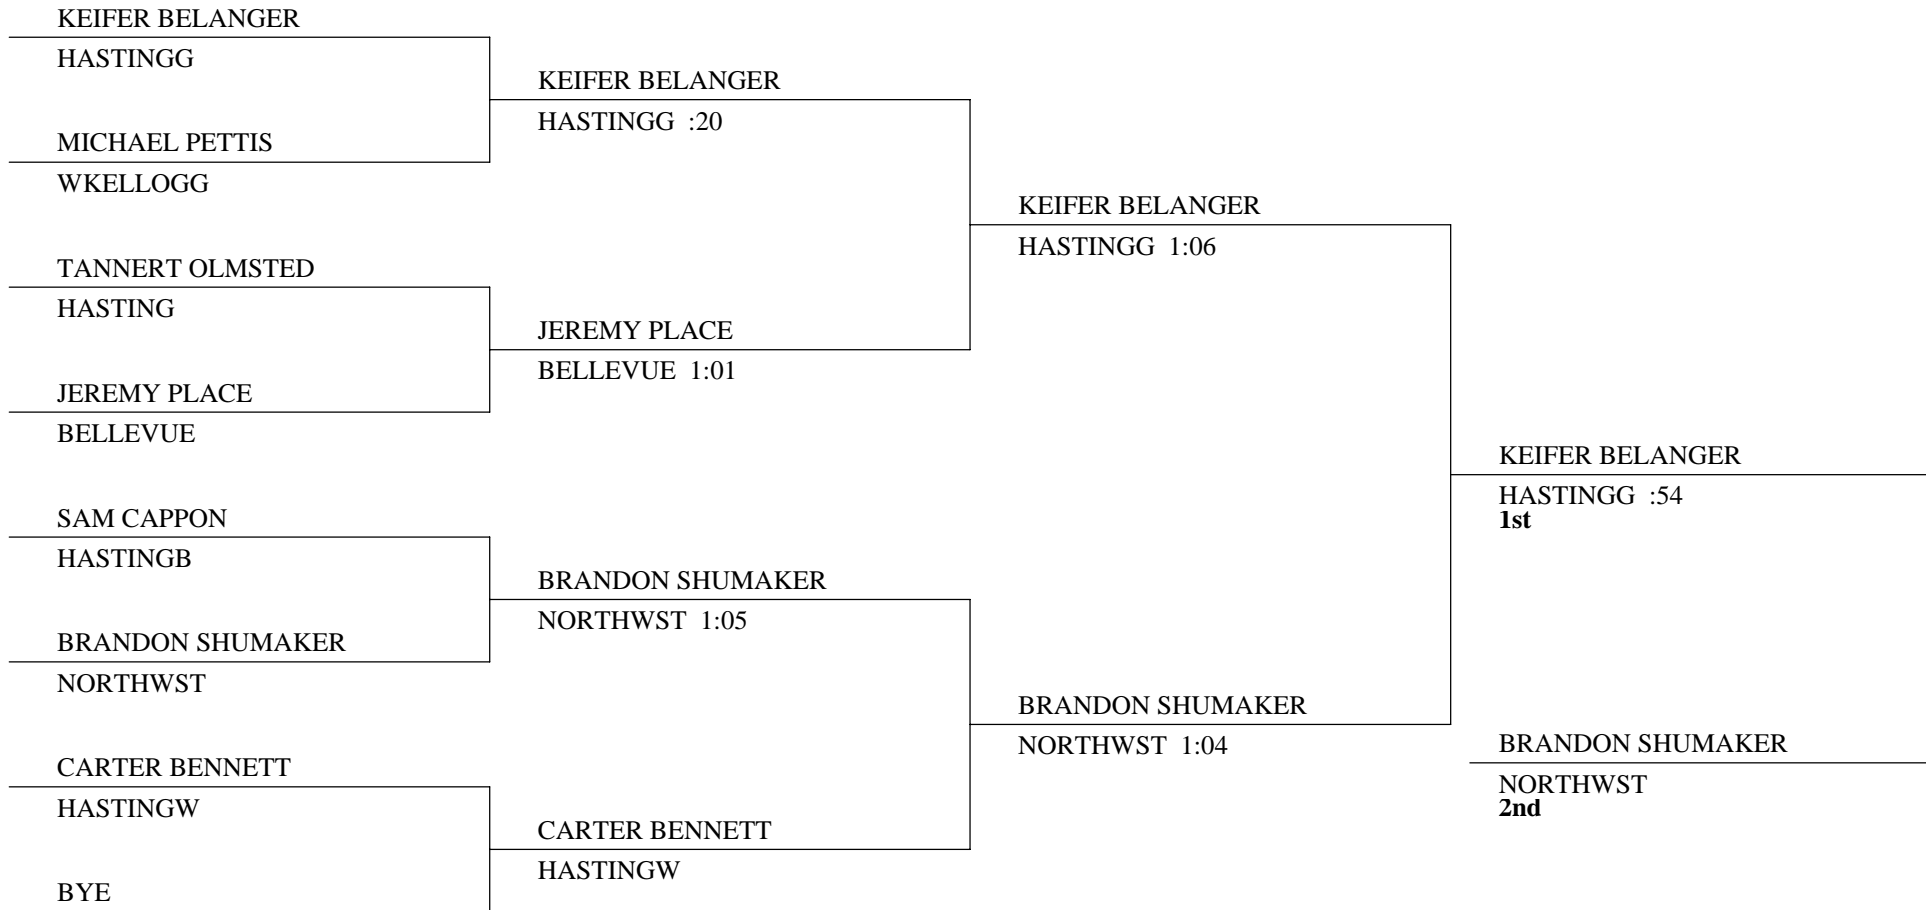

2011 Bronco Middle School

WEIGHT ____10__